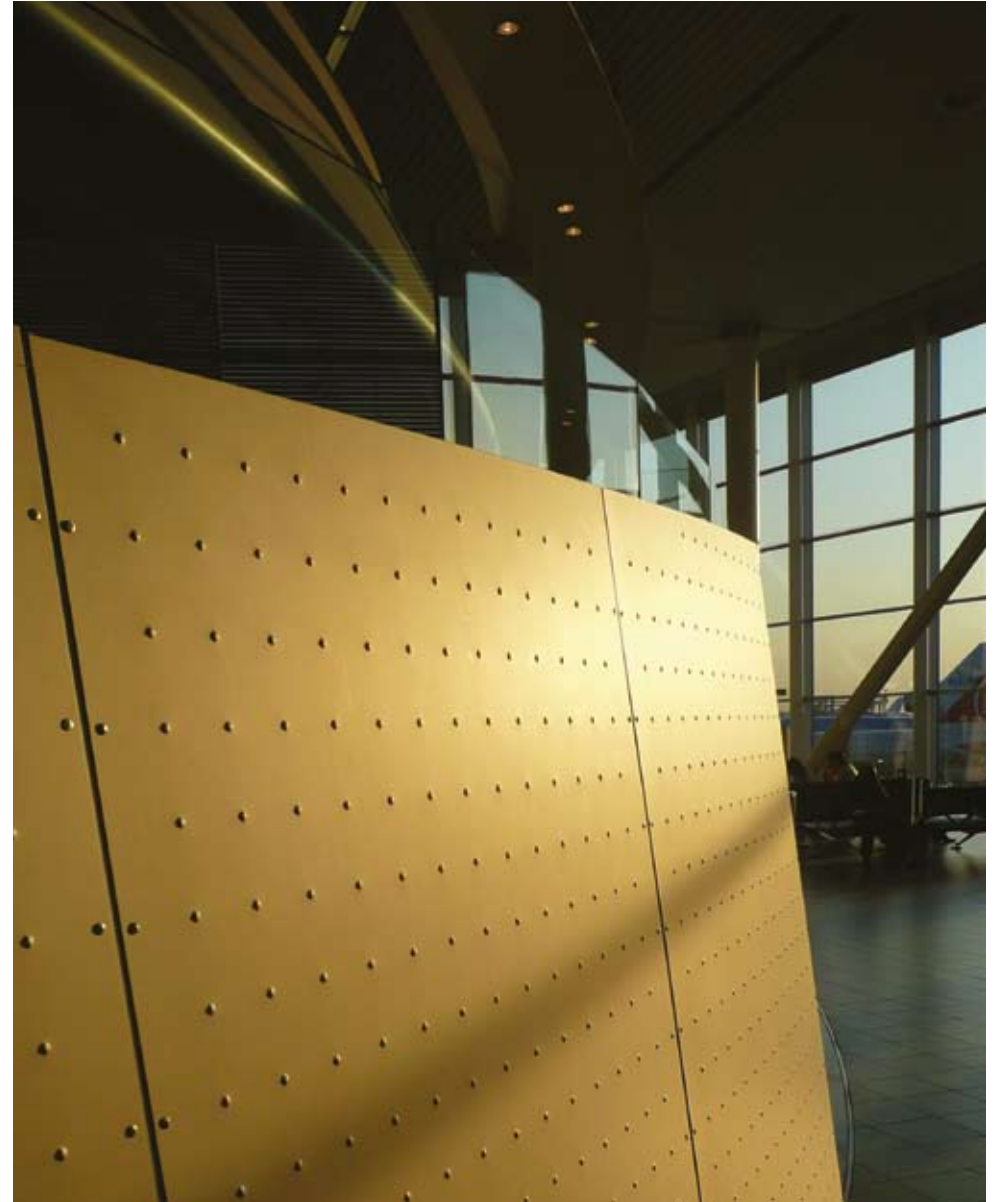

shiphol airport

thepel