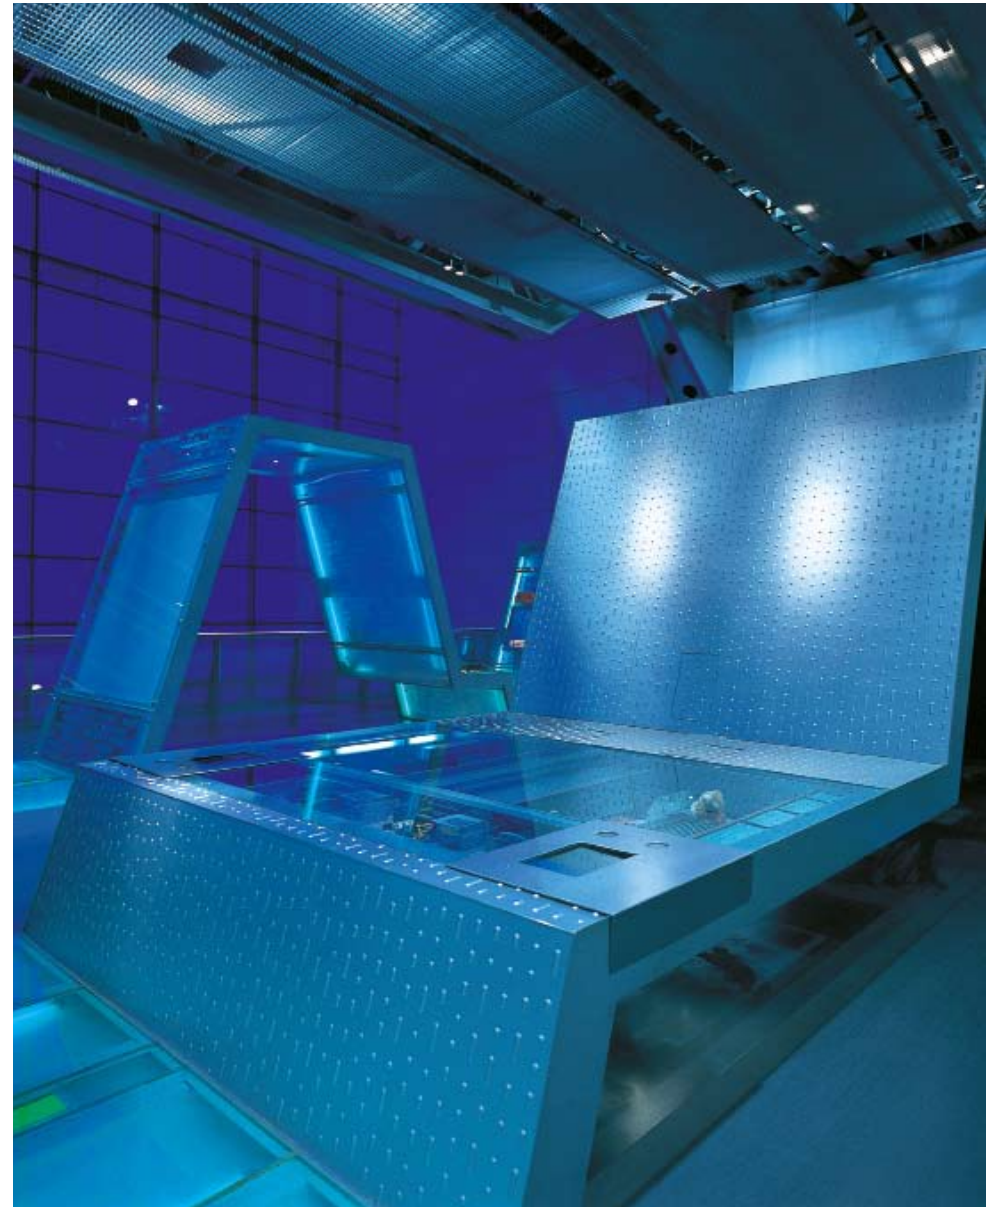

mini sl

bar le cinq

blobb

science museum, london

custom made structures

exterior

tenerife house

wave alu perfo