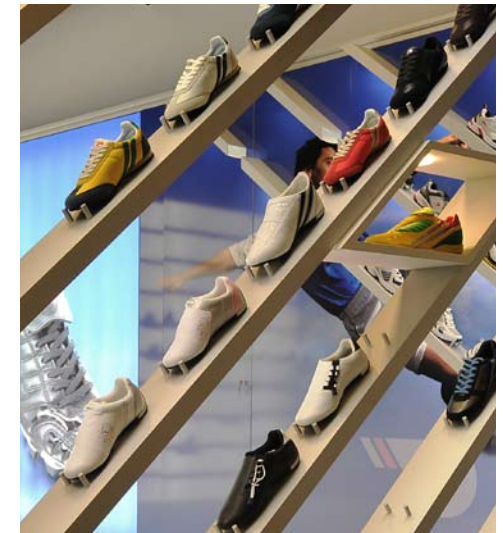

fractal
custom-made projects

shops

Fractal shop

question

bibb

Patrick shoes

blobb wall and poplight display

blobb wall