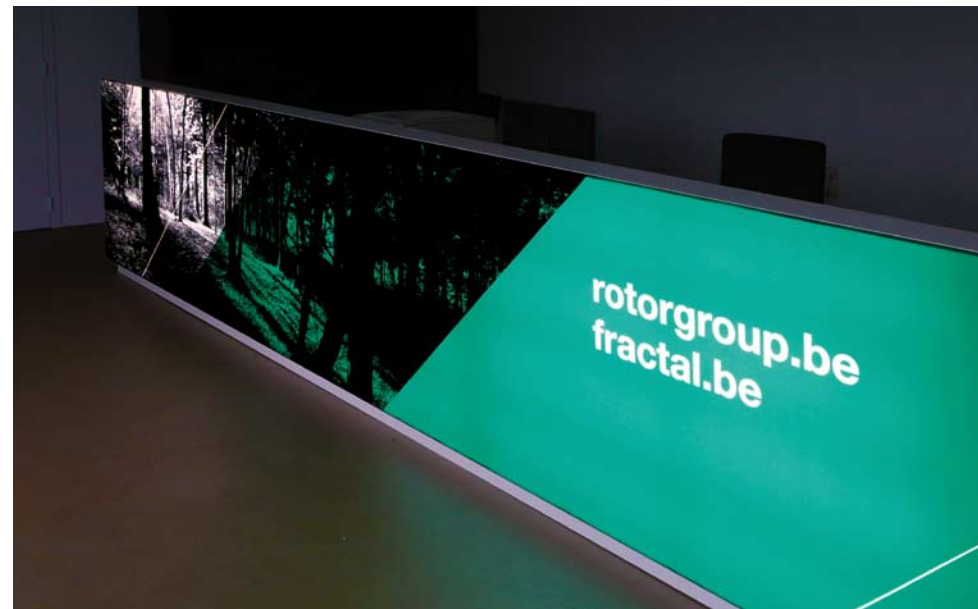

Essilor showroom

micro kubus and custom-made sheets

poplight®

poplight®
enlightened
communication

With this enlightened Point Of Purchase-display Fractal brings an innovative alternative for the classic polycarbonate or acrylic diffusers. The use of printed textile brings your message in vivid colours with a very high ease of use in relamping, maintenance and customization.

Fractal reception desk

Fenwal Blood Technologies

Sony Belgium headquarters

Essilor showroom

displays

Mini SL enlightened display

Jazz display

Media display - shelf