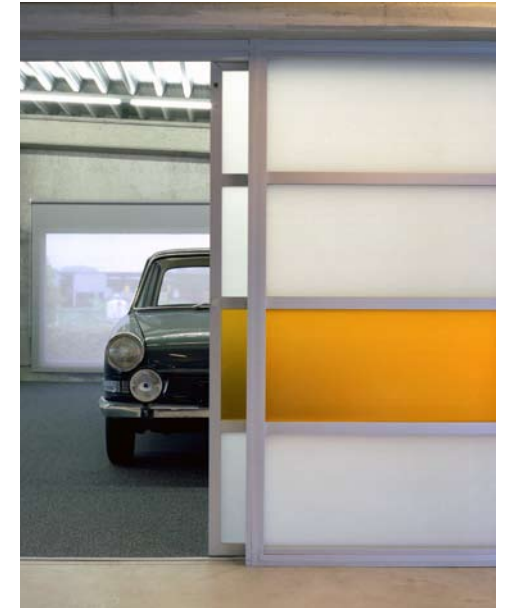

micro kubus and h2